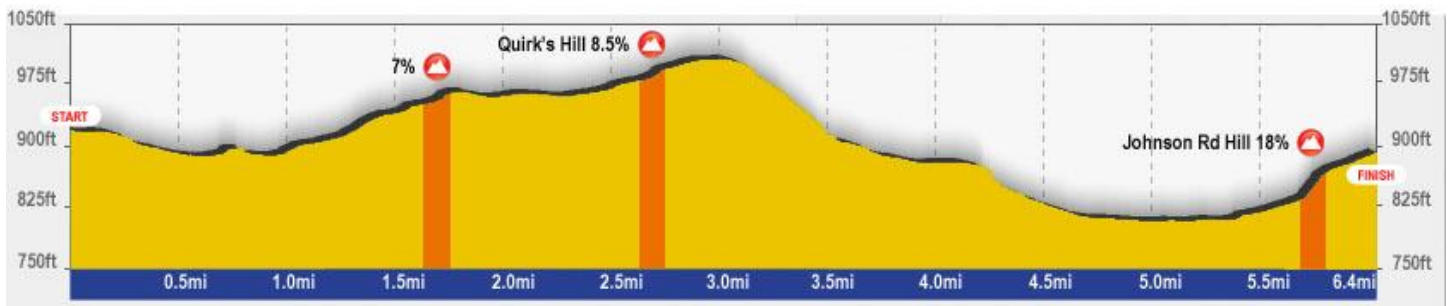

V.C. BikeSport proudly presents:

SPRING PRAIRIE ROAD RACE

2011 WI STATE CHAMPIONSHIP

Sunday, June 5

Sponsored by: